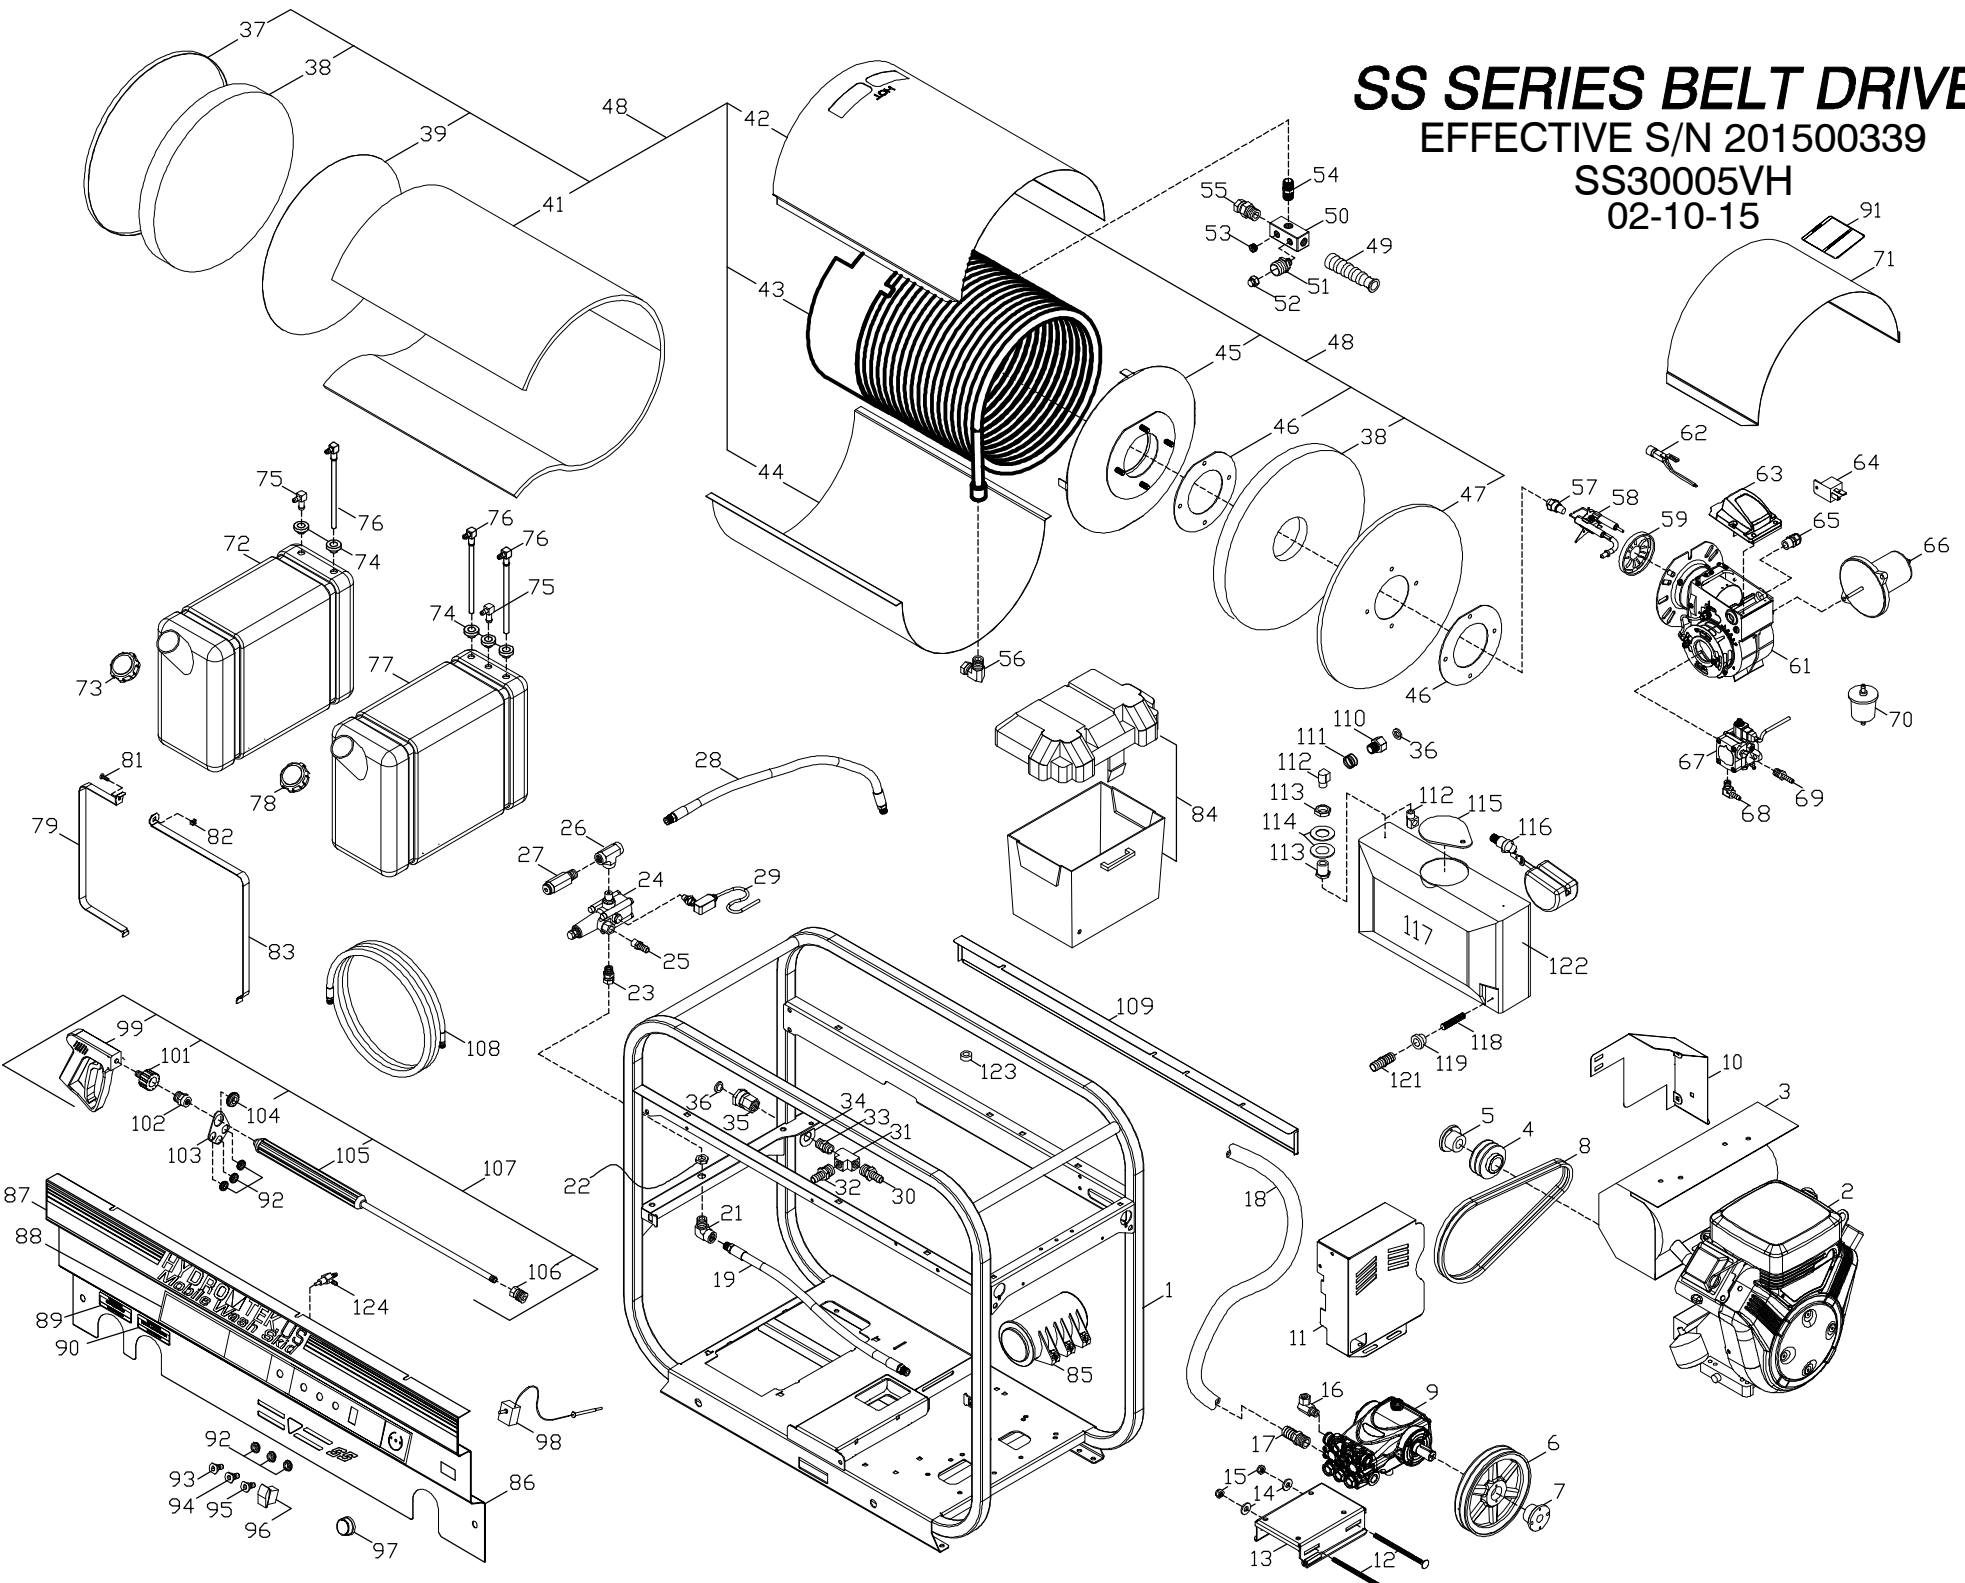

SS SERIES BELT DRIVE

EFFECTIVE S/N 201500339

SS30005VH

02-10-15

SS30005VH PARTS LIST

S/N 201500339

10-Feb-15

1	HSS00	FRAME STACKABLE B/D SS ASM	45	BD012	COIL BURNER SIDE INNER DISC	89	GLL10	LABEL, GASOLINE ONLY
2	MS145	ENGINE 479cc VANGUARD E/S	46	BM035	BECKETT GASKET / UNIVERSAL	90	GLL20	LABEL, DIESEL FUEL ONLY
3	HS005	VAN MUFF/HEAT SHIELD	47	BD016	END CAP BURNER SIDE W/ HOLE	91	GLL30	MAINTENANCE LABEL 4 x 4 SC,SS,SM
4	KU034	SHEAVE 2BK34H	48	BC335	COIL ASM 4 SPIRAL HT MADE 2013	92	HLB09	GROMET NOZLE HOLDER
5	KSH16	BUSHING H 1	49	ECH75	HEAVY DUTY BEND RESTRICTOR -B	93	NQ552	NOZZLE / QDC 055 x 15
6	KU080	SHEAVE 2BK80H	50	HHA10	BLOCK 1.50 x 1.50 x 3.50	94	NQ554	NOZZLE / QDC 055 x 40
7	KSH19	BUSHING H24MM	51	UPB05	ADAPTER FITTING-BURST DISC	95	NQ453	NOZZLE / QDC 045 x 25
8	KSB30	BELT BX30 (QTY-2)	52	UPB80	BURST DISC 8000psi TORQUE 32-4	96	EC405	ROCKER SWITCH CLR 12V 20A DPST
9	PH553	PUMP 5.5 @ 3000 24MM AR PUMP	53	D1061	PLUG 3/8 STEEL HEX HEAD FLUSH	97	ECH70	KNOB; BLUE .25id X 1.5od
10	HSS57	BELT GUARD ENG END	54	DB508	NIPPLE 1/2" STEEL	98	ECH50	THERMOSTAT, 60-250 1 GP PART=25-250 QTY
11	HSS55	BELT GUARD SMALL PUMP	55	DE568	SWIVEL 3/8F x 1/2M STEEL	99	VG200	TRIGGER GUN, INSULATED 4000psi
12	FB886	CARRIAGE BOLT- 3/8-16 6.50 LONG	56	DE869	SWIVEL 3/8F x 1/2M STEEL 90	100		
13	HCS12	CPS PUMP RAIL SLIDE TALL	57	BZ225	FUEL NOZZLE 2.25 80B	101	DQ74T	M22 TWIST COUPLER 1/4" MALE
14	FWC06	WASHER CUT 3/8 PLATED	58	BME10	BURNER ELECTRODE BECKETT-PAIR	102	DQ74F	TWIST COUPLER 1/4" PLUG FEM-SUT
15	FNL06	NUT LOCK 3/8-16 PLATED	59	BU022	FLAME HEAD, F-22	103	HNZ05	NOZZLE HOLDER (FOR WAND)
16	DE866	SWIVEL 3/8F x 3/8M 90	60			104	HLB30	GROMET; WAND 1"
17	D8128	HOSE BARB 3/4H x 1/2P BRASS	61	BU013	BURNER, BECKETT 12V W/SUPPORTED FLANGE	105	VW045	WAND 1/4" x 48" MOLDED GRIP
18	DHB75	HOSE, 3/4 CLEAR BRAID W/SPRING	62	BMC20	CAD EYE CELL FOR BURNER CONTROL	106	DQ04S	COUPLER 1/4 SOCK FEM
19	DH026	HOSE 3/8 x 30in 5000psi NO WIP	63	BMT12	IGNITOR 12V POWERLIGHT W/ MNTING BRCKT	107	AVGH3	WAND ASM 48" MOLDED GRIP W/NOZ HLDR
20			64	ECC05	RELAY, BURNER, 12V 70 AMP	108	DH050	HOSE 3/8 x 50' 3000 PSI
21	DC568	STREET ELL 3/8 STEEL	65	EWC08	STRAIN RELIEF 1/2 HEYCO (3/8)	109	HSS80	SS FUEL LINE GUARD 2014
22	D7061	HEX NUT 3/8 BRASS-REMOTE UNLOADER	66	BM514	BURNER MOTOR 12V BECKETT			OPTIONAL ACCESSORIES
23	DE566	SWIVEL 3/8 STEEL	67	BPA15	FUEL PUMP W/SOLENOID	110	D006M	GARDEN H A 3/8 NPT MALE
24	UU371	UNLOADER 3-5 @ 3500 K7-1	68	D8040	BARB, HOSE 1/4 90 ELBOW	111	D0010	SPRING GARDEN H A
25	D8068	HOSE BARB 1/2H x 3/8P BRASS	69	D8044	BARB, HOSE 1/4 BRASS	112	D5566	STREET ELL 3/8 BRASS
26	DE066	TEE 3/8 STEEL	70	BF015	FUEL FILTER INLINE	113	D7520	PANEL FITTING 3/4 BRASS
27	UP137	PRESSRE RELIEF 3700PSI BLACK	71	HHP15	BURNER RAINGUARD- HP-2004	114	FW701	FLOAT TANK WASHER 1.75od 14 GA STNLS
28	DH034	HOSE 3/8 x 34in 4000psi NO WHIP	72	WT07R	FUEL TANK 7.5 GAL GAS RED	115	HH400	FLOAT TANK COVER HINGED
29	VS030	PRESSURE SWITCH 4000 1/4" PR16	73	WT08G	GAS CAP NONVENTED RATCHET CARB APPROVED	116	VVF08	FLOAT VALVE 3/8 BRASS
30	D8128	HOSE BARB 3/4H x 1/2P BRASS	74	DFF04	FUEL TANK BUSHING 1/4	117	WT040	TANK, FLOAT 4 GAL HD LINEAR (NO HOLES)
31	D6088	TEE 1/2" BRASS	75	DFF04	FUEL TANK ELL 1/4"	118	VF050	STRAINER TUBE FOR FLT TK 50 MESH
32	D8088	HOSE BARB 1/2" BRASS	76	DF599	FUEL TANK ADAPTER w/PLASTIC TUBE	119	DFF10	WATER TANK BUSHING 5/8
33	D2088	NIPPLE 1/2" BRASS	77	WT075	FUEL TANK 7.5 GAL DIESEL CLEAR	120		
34	HHN61	LARGE FLT TANK WASHER 14 GA.	78	WT08D	LARGE DIESEL CAP, VENTED, W/ RATCHET	121	D1010	SPLICER 5/8 BRASS
35	D008F	GARDEN HA 1/2 NPT FEM	79	HFC01	TANK STRAP #1 - 16 GA S.S.	122	WT046	FLOAT TANK ASM W/VALVE/FILTER
36	D0021	FILTER SCREEN WASHER FOR GARDEN HOSE	80			123	FS107	SPACER ALUMINUM FOR 3/8 BOLT
37	B0029	COIL CAP (FLAT END COIL) NO HOLE	81	FB418	BOLT 1/4 x 1 3/4 PHIL HD SS	124	VVC10	CHEMICAL MET VALVE MV-100 MOD
38	BN055	INSULATION DISC 1.5TH x 18"	82	FNS04	1/4 - 20 SQUARE SPEED NUT			SERVICE PARTS NOT SHOWN
39	BN125	INSUL DISC RETAINER 17.5DIA	83	HFC03	TANK STRAP #3 - 16 GA S.S.		MS185	ENGINE OIL FILTER
40			84	HB150	SNAP ON BATTERY BOX ASSEMBLY		MS183	ENGINE AIR FILTER
41	BN053	INSUL BLKT 50sq' 1/2 x 24 8# 25'	85	MC100	CARBON CANISTER GAS ENGINE		AR2864	VALVE KIT-PUMP (1) REQUIRED
42	BD013	COIL WRAP TOP-18 GA.	86	HSS03	SS PROLINE CONTROL PANEL 2014		AR42547	PISTON OIL SEAL KIT-PUMP (1) REQUIRED
43	BC484	COIL -LRG-4 SPIRAL	87	GLL79	LABEL, HYDRO TEK 47.375 x 3		AR42549	SEAL KIT-PUMP (1) REQUIRED
44	BD014	COIL WRAP BOTTOM 18 GA.	88	GLL23	LABEL, SS PRO BURNER CNTL 24.75		AR2746	PISTON KIT-PUMP (1) REQUIRED